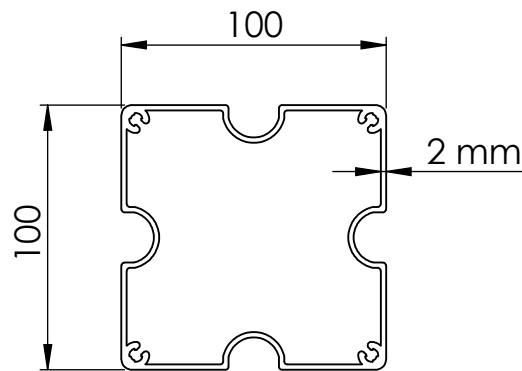

Profil / Ribs

Kare Profil / Square Profile

Ø5-10 Kollu Banana Klasik Yandan Direkli Yuvarlak Şemsiye / Ø5- 10 Ribs Banana Classic Side Pole Circular Umbrellas

Ø5m-10 Kollu Banana Klasik Yandan Direkli Yuvarlak Şemsiye / Ø5m-10 Ribs Banana Classic Side Pole Circular Umbrella

Profil / Ribs

Kare Profil / Square Profile